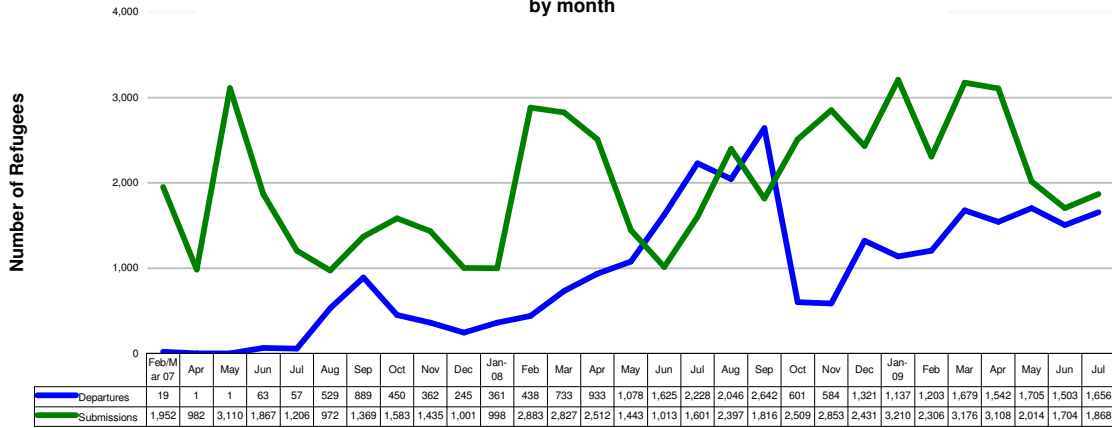

** from Feb/Mar 2007

Departures to the US 2007- August 7 2009			
Month	2007	2008*	2009*
January	---	361	1,137
February	19**	438	1,203
March		733	1,679
April	1	933	1,542
May	1	1,078	1,705
June	63	1,625	1,503
July	57	2,228	1,656
August	529	2,046	229 (as of 5 Aug)
September	889	2,642	
October	450	601	
November	362	854	
December	245	1,321	
Total	2,597	14,860	10,654

* UNHCR Referrals

**combined figure from February and March totals

Source: PRM, USG

Comparisons of submissions from MENA region vs. arrivals of all Iraqi nationals to the United States

UNHCR submissions from MENA vs. arrivals of Iraqi refugees to the United States by month