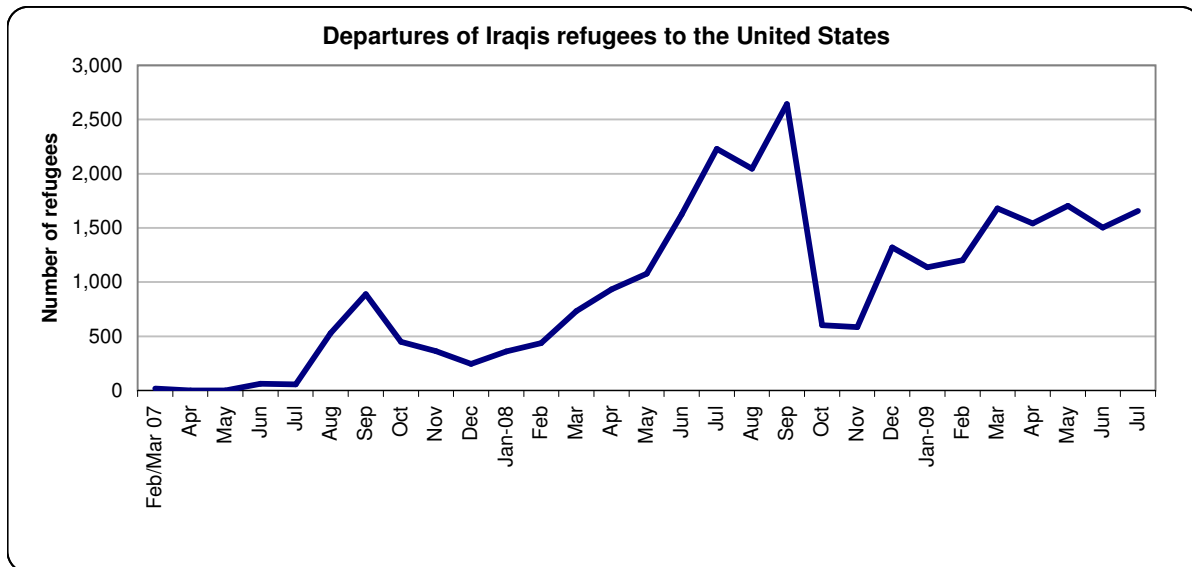

Departures to the US 2007- August 7 2009			
Month	2007	2008*	2009*
January	---	361	1,137
February	19**	438	1,203
March		733	1,679
April	1	933	1,542
May	1	1,078	1,705
June	63	1,625	1,503
July	57	2,228	1,656
August	529	2,046	229 (as of 5 Aug)
September	889	2,642	
October	450	601	
November	362	854	
December	245	1,321	
Total	2,597	14,860	10,654

* UNHCR Referrals

**combined figure from February and March totals

Source: PRM, USG