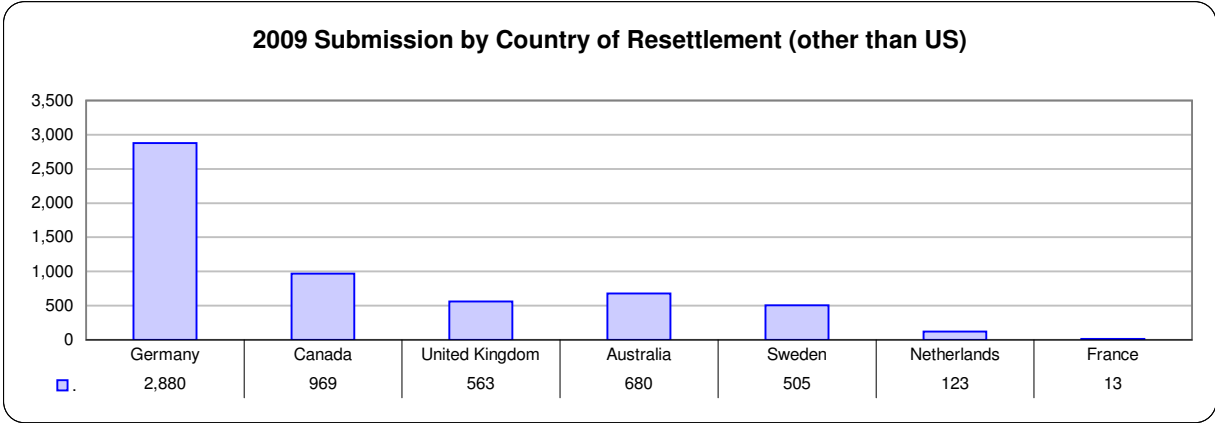

January 01 - August 7 2009

From 2007 to August 7 2009**

Total Submission	24,452	
to US	18,199	% total 74
to non-US	6,253	26
Germany	2,880	12
Canada	969	4
Australia	680	2
United Kingdom	563	3
Sweden	505	2
Netherlands	123	1
France	13	0
Others*	520	2

Total Submission	78,480	
to US	58,959	% total 75
to non-US	19,521	25
Canada	5,142	7
Australia	4,785	6
United Kingdom	1,586	2
Sweden	1,928	2
Germany	2,881	4
Finland	992	1
Others	2,207	3

*Others: Norway, Finland, New Zealand, Belgium, Switzerland

** from Feb/Mar 2007

Departures to the US 2007- August 7 2009			
Month	2007	2008*	2009*
January	---	361	1,137
February	19**	438	1,203
March		733	1,679
April	1	933	1,542
May	1	1,078	1,705
June	63	1,625	1,503
July	57	2,228	1,656
August	529	2,046	229 (as of 5 Aug)
September	889	2,642	
October	450	601	
November	362	854	
December	245	1,321	
Total	2,597	14,860	10,654