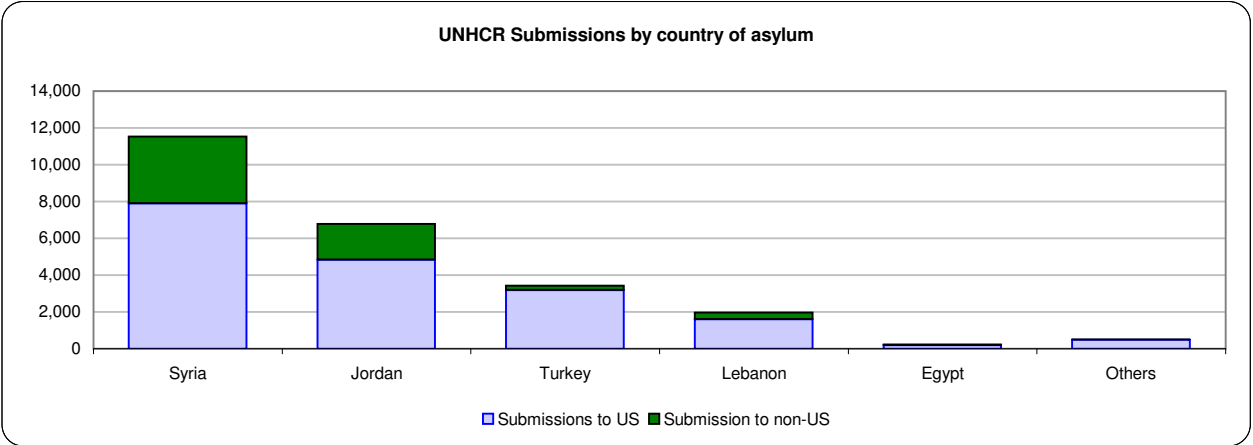

January 01 - August 7 2009

From 2007 to August 7 2009**

Total Submission	24,452	
to US	18,199	% total 74
to non-US	6,253	26
Germany	2,880	12
Canada	969	4
Australia	680	2
United Kingdom	563	3
Sweden	505	2
Netherlands	123	1
France	13	0
Others*	520	2

** from Feb/Mar 2007

Departures to the US 2007- August 7 2009			
Month	2007	2008*	2009*
January	---	361	1,137
February	19**	438	1,203
March		733	1,679
April	1	933	1,542
May	1	1,078	1,705
June	63	1,625	1,503
July	57	2,228	1,656
August	529	2,046	229 (as of 5 Aug)
September	889	2,642	
October	450	601	
November	362	854	
December	245	1,321	
Total	2,597	14,860	10,654